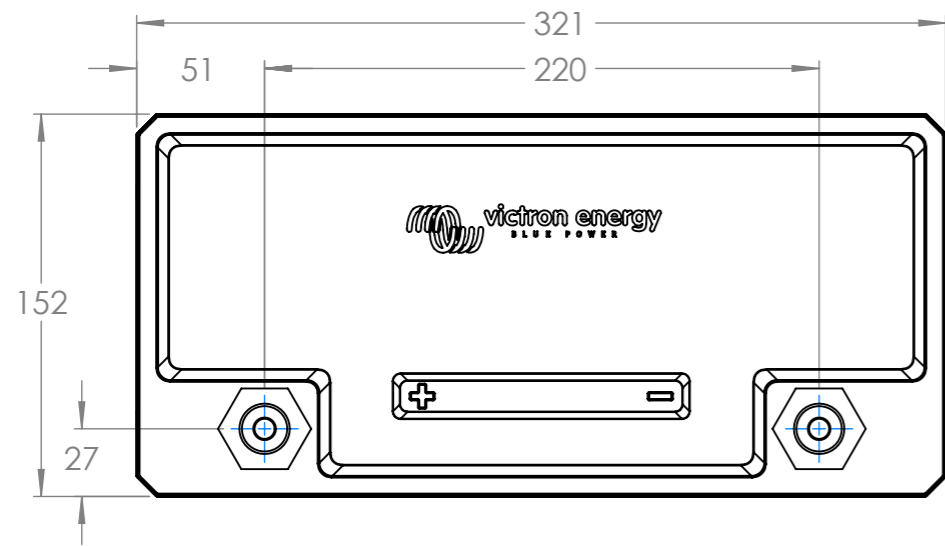

Dimension Drawing - LiFePO4 (Smart)	
BAT512116610	LiFePO4 Battery 12,8V/160Ah Smart
BAT512120610	LiFePO4 Battery 12,8V/200Ah Smart

Dimensions in mm